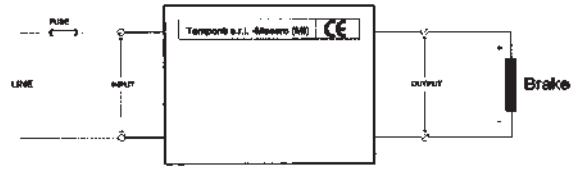

Standards operation connection scheme for types:
AN4 - AP1 - AP2 - AP4 - AS4 - N1R - N2 - N4 - N4R - P1 - P1R - P2
- P2R - P4 - P4R - S1R - S2 - S2R - S4 - S4R